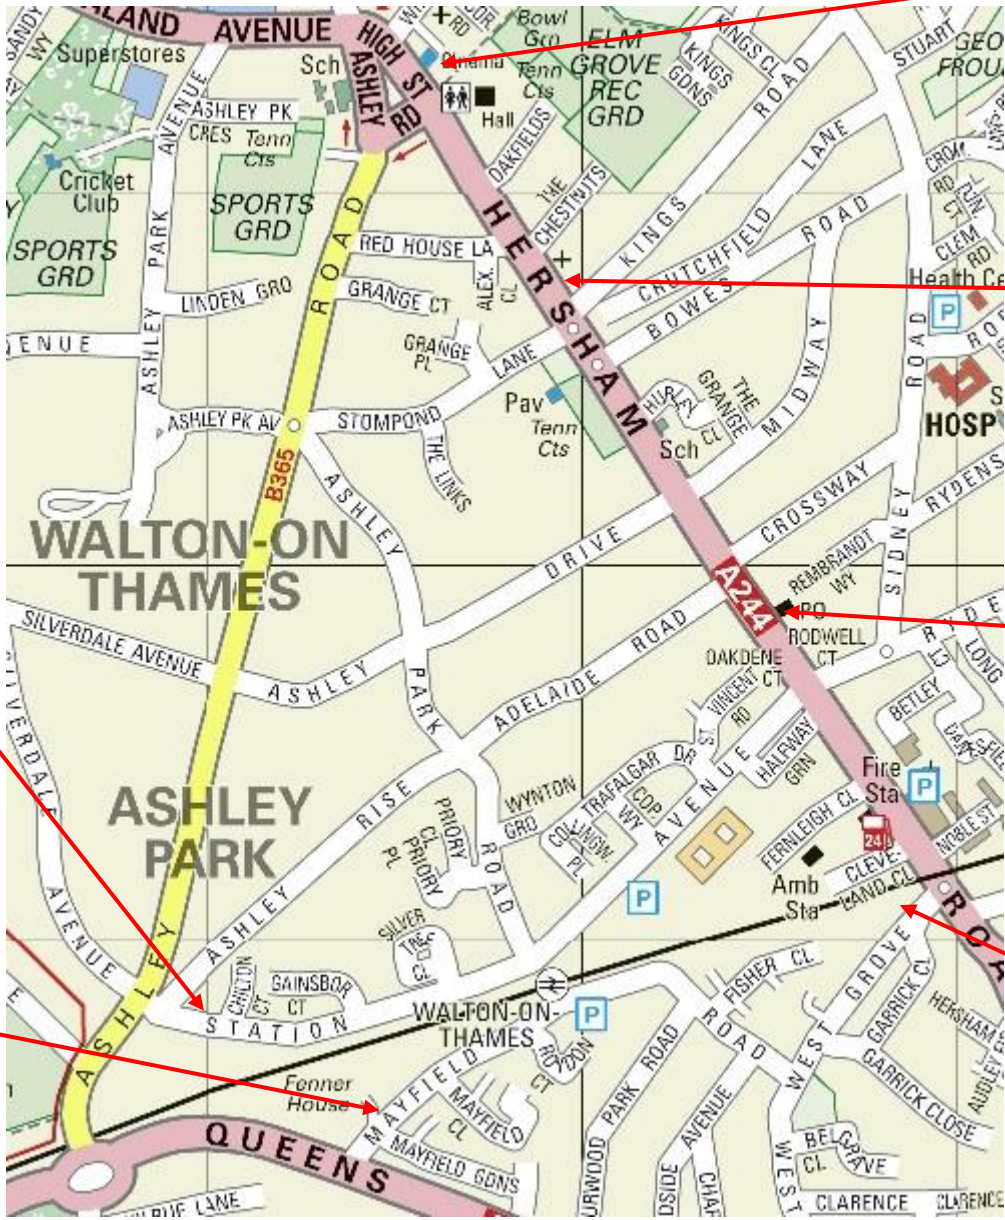

Walton Postbox Trail

Distance: 3 miles

START
 Everyman Cinema
 85 High Street, KT12 1DN
King George V postbox

Proceed south,
 Hersham Road (A244)
Queen Victoria postbox

Walton Post Office
Queen Elizabeth II postbox

Continue down Hersham Road.
 Pass shops then under railway bridge,
 turn right into West Grove
King Edward VII postbox

West Grove, Hersham
King Edward VII postbox

Proceed along West Grove,
 turn right into Mayfield Road.

Continue along
 Ashley Road (B365).
 Return to Everyman Cinema

On right at junction of
 Station Avenue
King George VI postbox

Turn right into Queens Road.
 At roundabout turn right into
 Ashley Road

Mayfield Road, Hersham
King Edward VIII postbox

Follow Mayfield Road
 past railway station